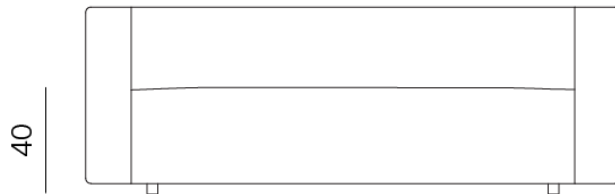

CORNER ASYMMETRICAL (L/R)  
DIMENSIONS 110/120x90/100x70 CM

CORNER EXTENDED (L/R)

DIMENSIONS 173/193x90x70 CM

DIMENSIONS 183/203x100x70 CM

CORNER

DIMENSIONS 90/100x90/100x70 CM

2SEATER + ARMREST (L/R)

DIMENSIONS 183/223x90/100x70 CM

2SEATER

DIMENSIONS 166/206x90/100x70 CM

40

# 1 SEATER EXTENDED (L/R)

DIMENSIONS 130/150x90/100x70 CM

DIMENSIONS 180x90/100x70 CM

1 SEATER + ARMREST (L/R)  
DIMENSIONS 100/120x90/100x70 CM

1 SEATER

DIMENSIONS 83/103x90/100x70 CM

### 2,5SEATER SOFA

DIMENSIONS 200x90x70 CM