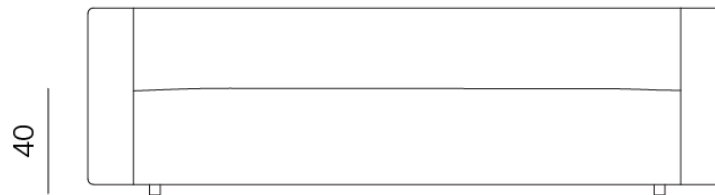

3SEATER SOFA

DIMENSIONS 240x90/100x70 CM