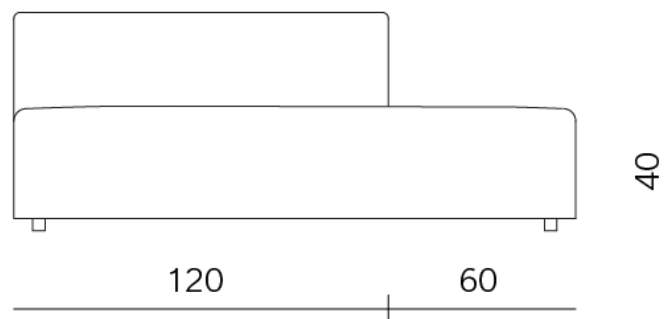

CORNER ASYMMETRICAL (L/R)  
DIMENSIONS 110/120x90/100x70 CM

CORNER EXTENDED (L/R)

DIMENSIONS 173/193x90x70 CM

DIMENSIONS 183/203x100x70 CM

CORNER

DIMENSIONS 90/100x90/100x70 CM

2SEATER + ARMREST (L/R)

DIMENSIONS 183/223x90/100x70 CM

2SEATER

DIMENSIONS 166/206x90/100x70 CM

40

# 1 SEATER EXTENDED (L/R)

DIMENSIONS 130/150x90/100x70 CM

DIMENSIONS 180x90/100x70 CM

1 SEATER + ARMREST (L/R)  
DIMENSIONS 100/120x90/100x70 CM

1 SEATER

DIMENSIONS 83/103x90/100x70 CM

# 2SEATER SOFA

DIMENSIONS 166x90x70 CM