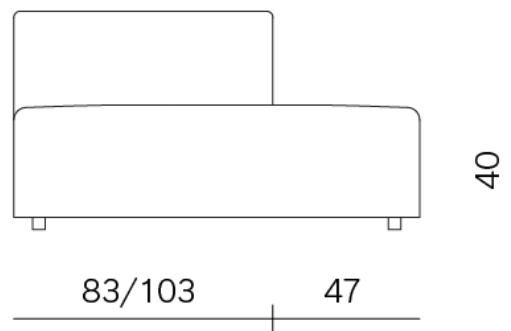

CORNER ASYMMETRICAL (L/R)  
DIMENSIONS 110/120x90/100x70 CM

CORNER EXTENDED (L/R)

DIMENSIONS 173/193x90x70 CM

DIMENSIONS 183/203x100x70 CM

CORNER

DIMENSIONS 90/100x90/100x70 CM

2SEATER + ARMREST (L/R)

DIMENSIONS 183/223x90/100x70 CM

2SEATER

DIMENSIONS 166/206x90/100x70 CM

40

# 1 SEATER EXTENDED (L/R)

DIMENSIONS 130/150x90/100x70 CM

DIMENSIONS 180x90/100x70 CM

1 SEATER + ARMREST (L/R)  
DIMENSIONS 100/120x90/100x70 CM

1 SEATER

DIMENSIONS 83/103x90/100x70 CM

# 2SEATER SOFA

DIMENSIONS 166x90x70 CM